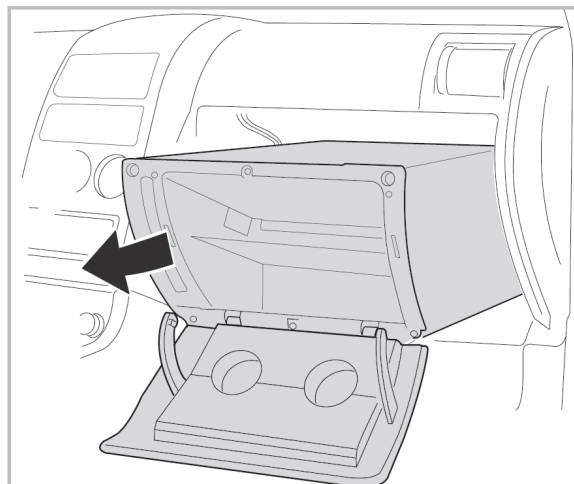

COMFORT

particle filter

715561

FH191

PA

WANT TO KNOW MORE?

www.valeo-techassist.com

FOR
NISSAN

PATHFINDER (R50) A/C+/- (09/97 > 03/05) / PATROL GR (Y61) A/C+ (06/97 > 07/04)

Valeo Service - Société par Actions simplifiée - Capital de 12 900 000€ - 70, rue Playel, 93285 Saint-Denis Cedex - France - B 306 486 408 RCS Bobigny