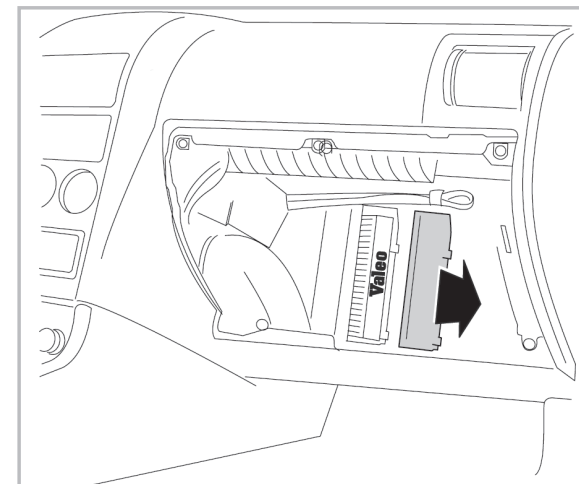

COMFORT

particle filter

715561

FH191

PA

WANT TO KNOW MORE?

www.valeo-techassist.com

FOR
NISSAN

PATHFINDER (R50) A/C+/- (09/97 > 03/05) / PATROL GR (Y61) A/C+ (06/97 > 07/04)

Valeo Service - Société par Actions simplifiée - Capital de 12 900 000€ - 70, rue Playel, 93285 Saint-Denis Cedex - France - B 306 486 408 RCS Bobigny