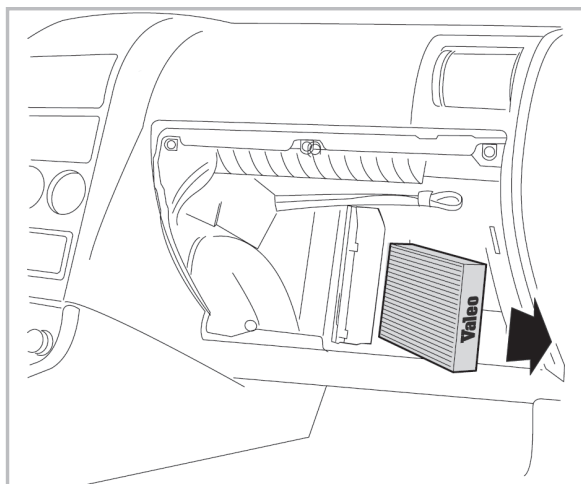

COMFORT

particle filter

715561

FH191

PA

WANT TO KNOW MORE?

www.valeo-techassist.com

FOR
NISSAN

PATHFINDER (R50) A/C+/- (09/97 > 03/05) / PATROL GR (Y61) A/C+ (06/97 > 07/04)

Valeo Service - Société par Actions simplifiée - Capital de 12 900 000€ - 70, rue Playel, 93285 Saint-Denis Cedex - France - B 306 486 408 RCS Bobigny