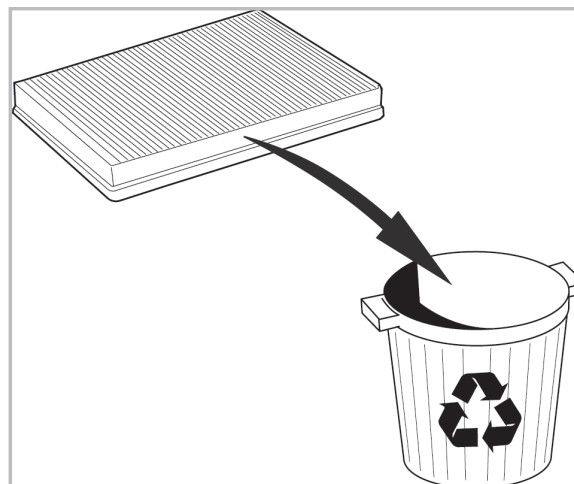

COMFORT

particle filter

715561

FH191

PA

WANT TO KNOW MORE?

www.valeo-techassist.com

FOR
NISSAN

PATHFINDER (R50) A/C+/- (09/97 > 03/05) / PATROL GR (Y61) A/C+ (06/97 > 07/04)

Valeo Service - Société par Actions simplifiée - Capital de 12 900 000€ - 70, rue Playel, 93285 Saint-Denis Cedex - France - B 306 486 408 RCS Bobigny