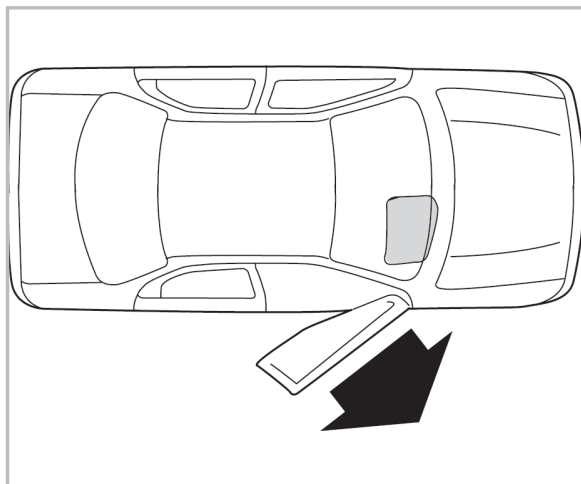

COMFORT

particle filter

715561

FH191

PA

WANT TO KNOW MORE?

www.valeo-techassist.com

FOR
NISSAN

PATHFINDER (R50) A/C+/- (09/97 > 03/05) / PATROL GR (Y61) A/C+ (06/97 > 07/04)

Valeo Service - Société par Actions simplifiée - Capital de 12 900 000€ - 70, rue Playel, 93285 Saint-Denis Cedex - France - B 306 486 408 RCS Bobigny